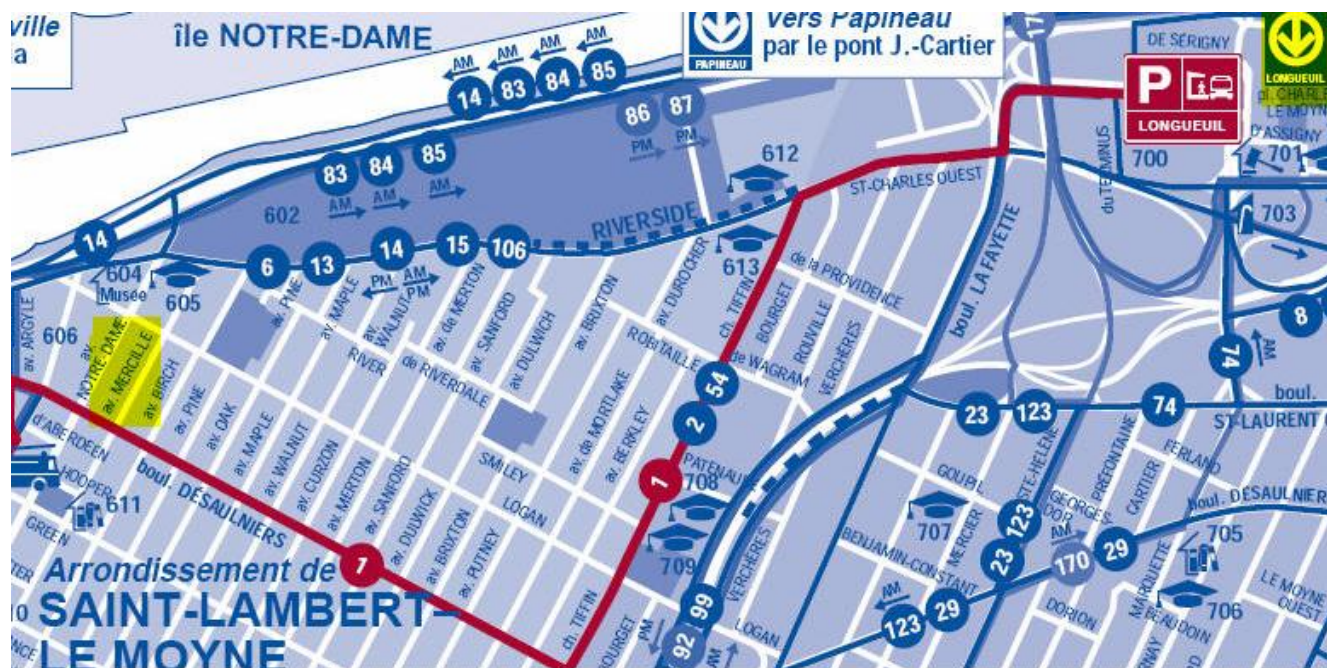

# Directions...

**St. Lambert United Church Hall**  
**415 Mercille Avenue**  
**St. Lambert QC J4P 2L6**

## How to get there...

By bus: Take the Metro to Longueuil and take Bus #1; get off at Birch or Notre Dame and walk to 415 Mercille Avenue.

By car: From Montreal take Champlain Bridge 15 South, 20 East, exit Notre Dame (Exit 6), straight on Notre Dame, left on Desaulniers, right on Mercille Ave... 415 Mercille Avenue.

*[Parking Tip: Street parking only - come early !]*

□